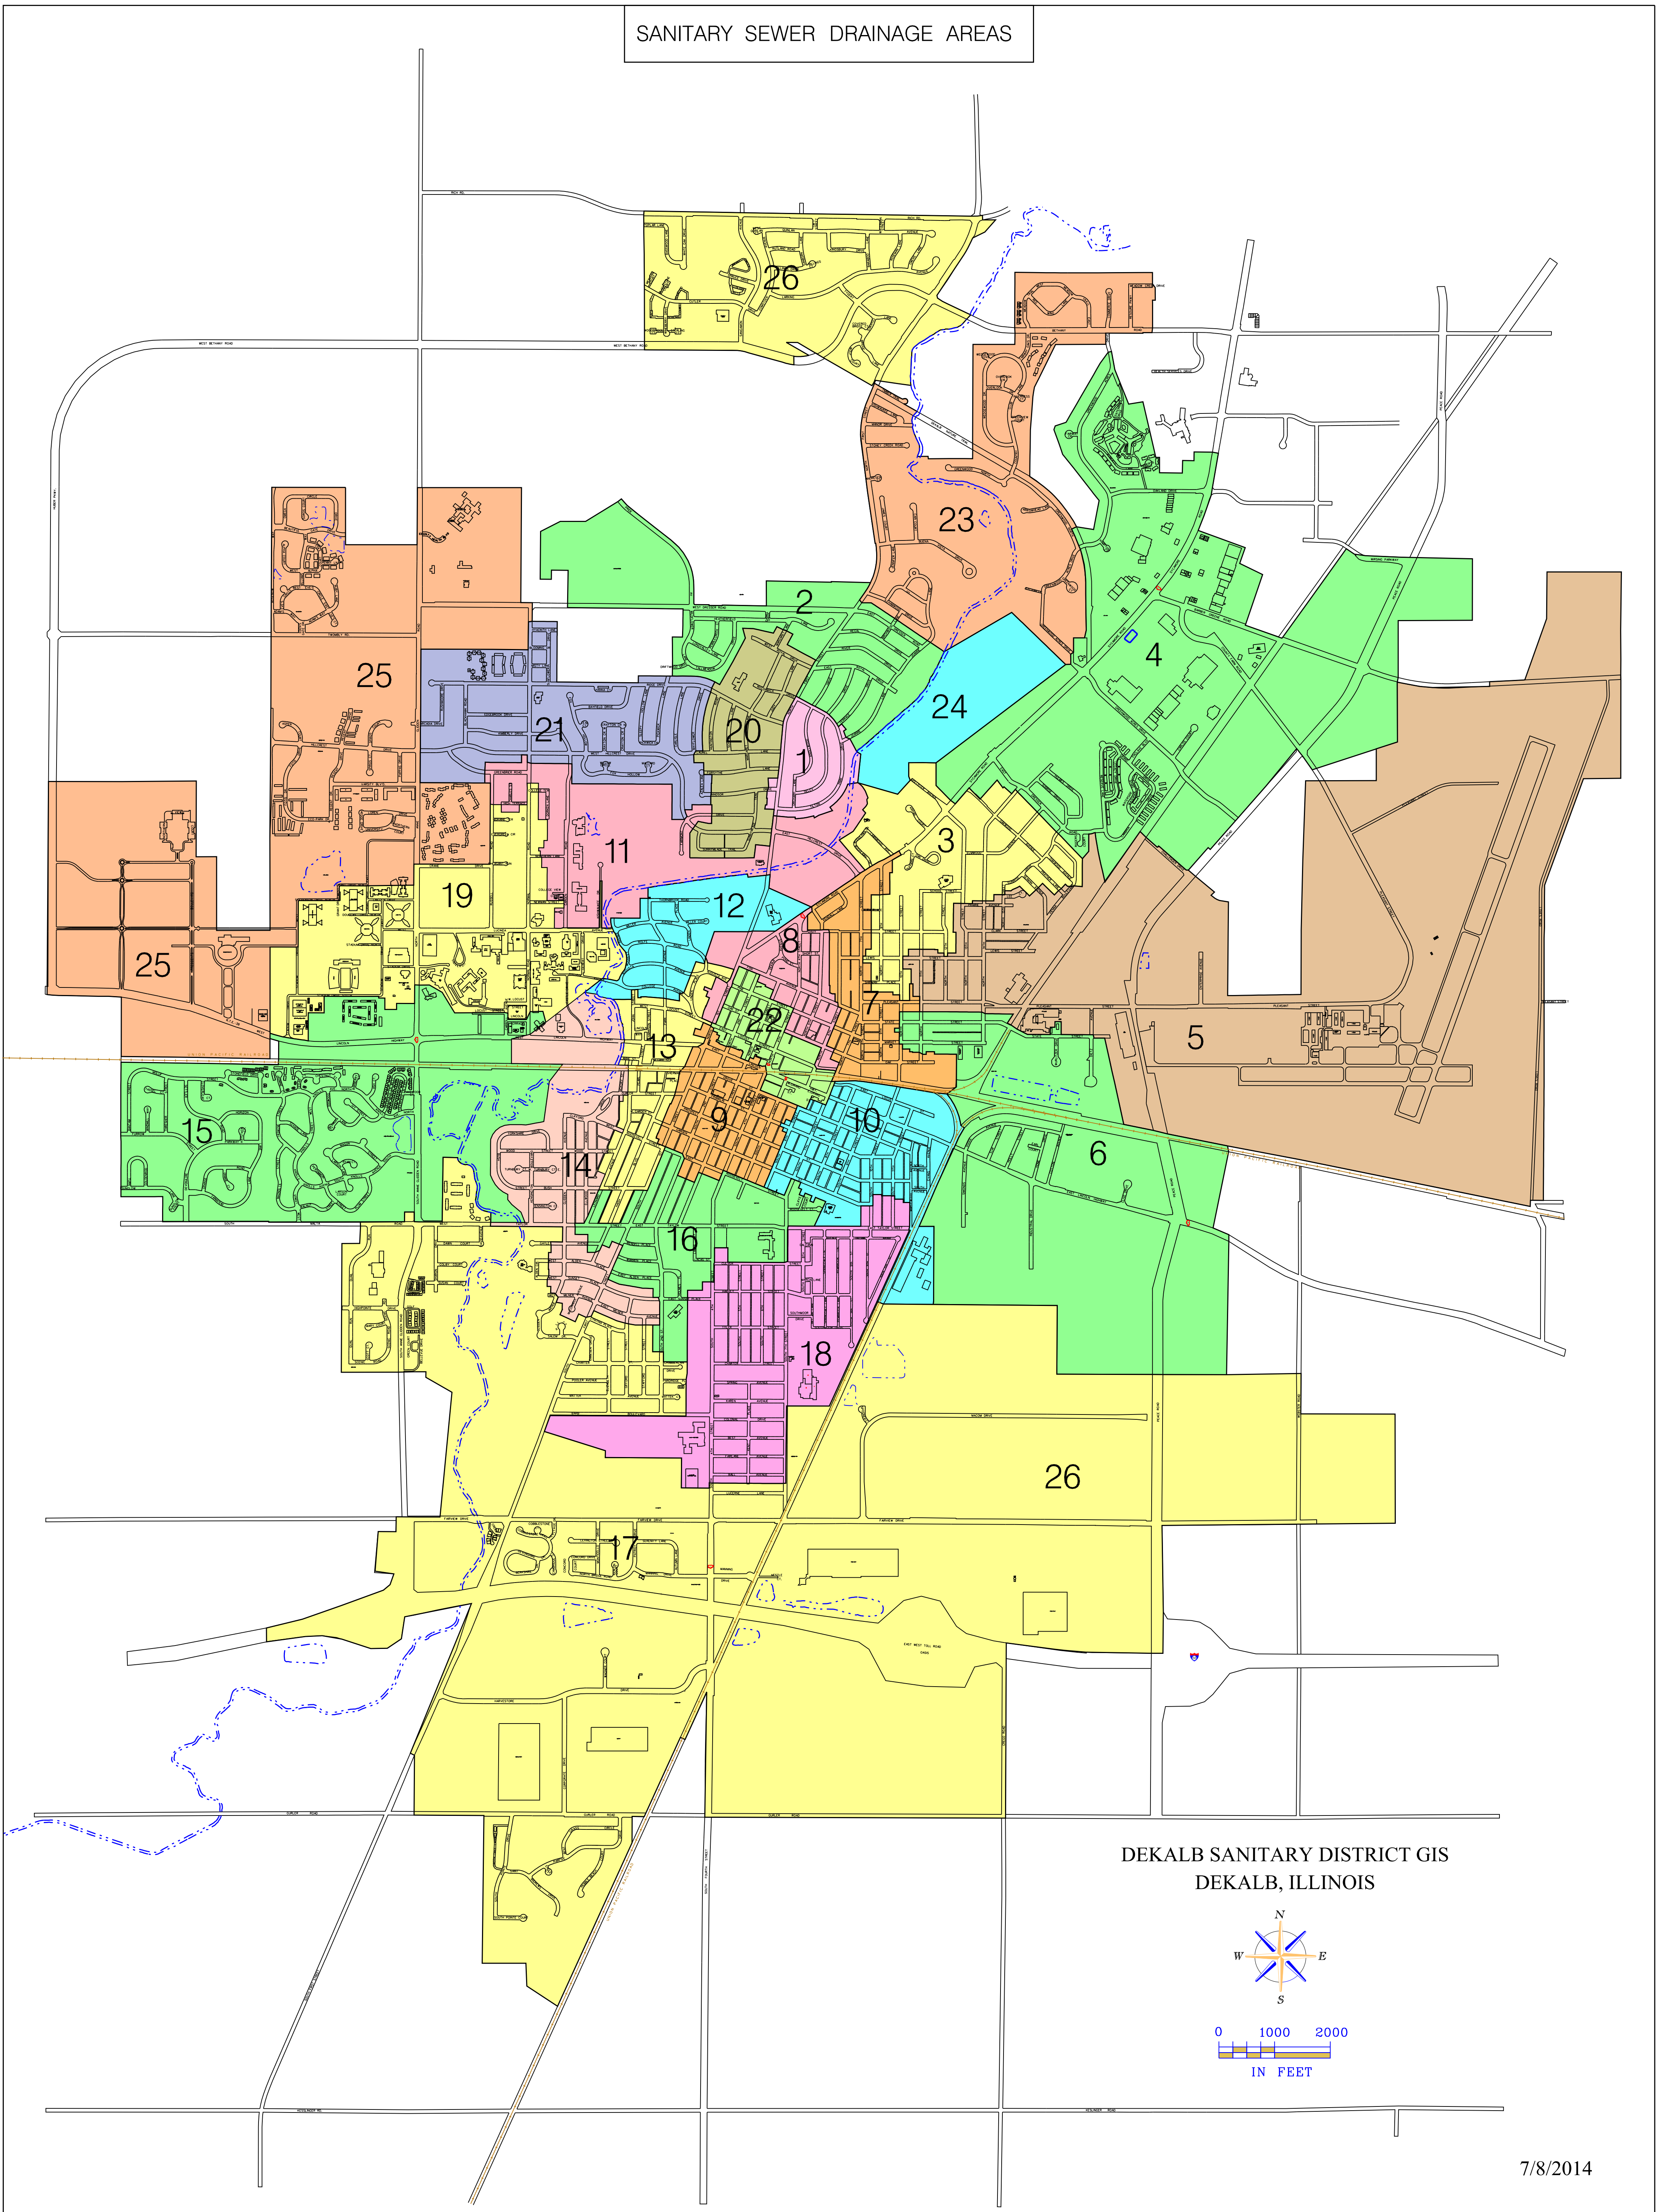

SANITARY SEWER DRAINAGE AREAS

DEKALB SANITARY DISTRICT GIS
DEKALB, ILLINOIS